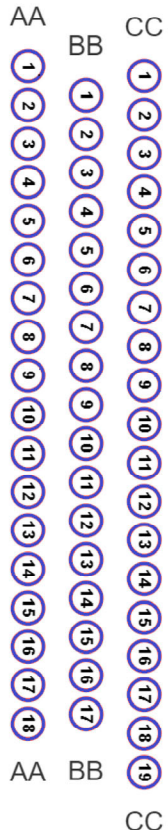

BSO Season 2026/27 Seating Plan and ticket brackets
 Portsmouth Guildhall

- A £32.86
- B £28.62
- C £24.38
- D £20.14

Fareham Live Seating Plan 2026/27 Season

STAGE

Front Stalls

Tiered Stalls

Side Balcony A

Side Balcony B

Price Bands and Prices

A £41.34 Tiered Stalls

B £30.74 Front Stalls

C £21.20 Side Balconies