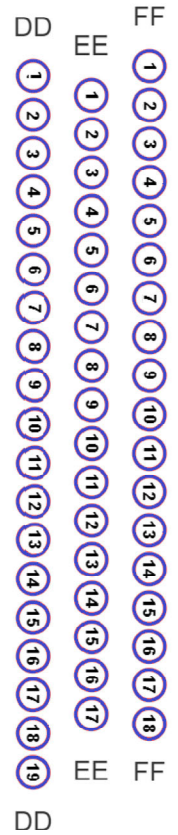

BSO Season 2026/27 Seating Plan and ticket brackets
 Portsmouth Guildhall

- A £32.86
- B £28.62
- C £24.38
- D £20.14

Fareham Live Seating Plan 2026/27 Season

STAGE

Front Stalls

Tiered Stalls

Side Balcony A

Side Balcony B

Price Bands and Prices

A £41.34 Tiered Stalls

B £30.74 Front Stalls

C £21.20 Side Balconies