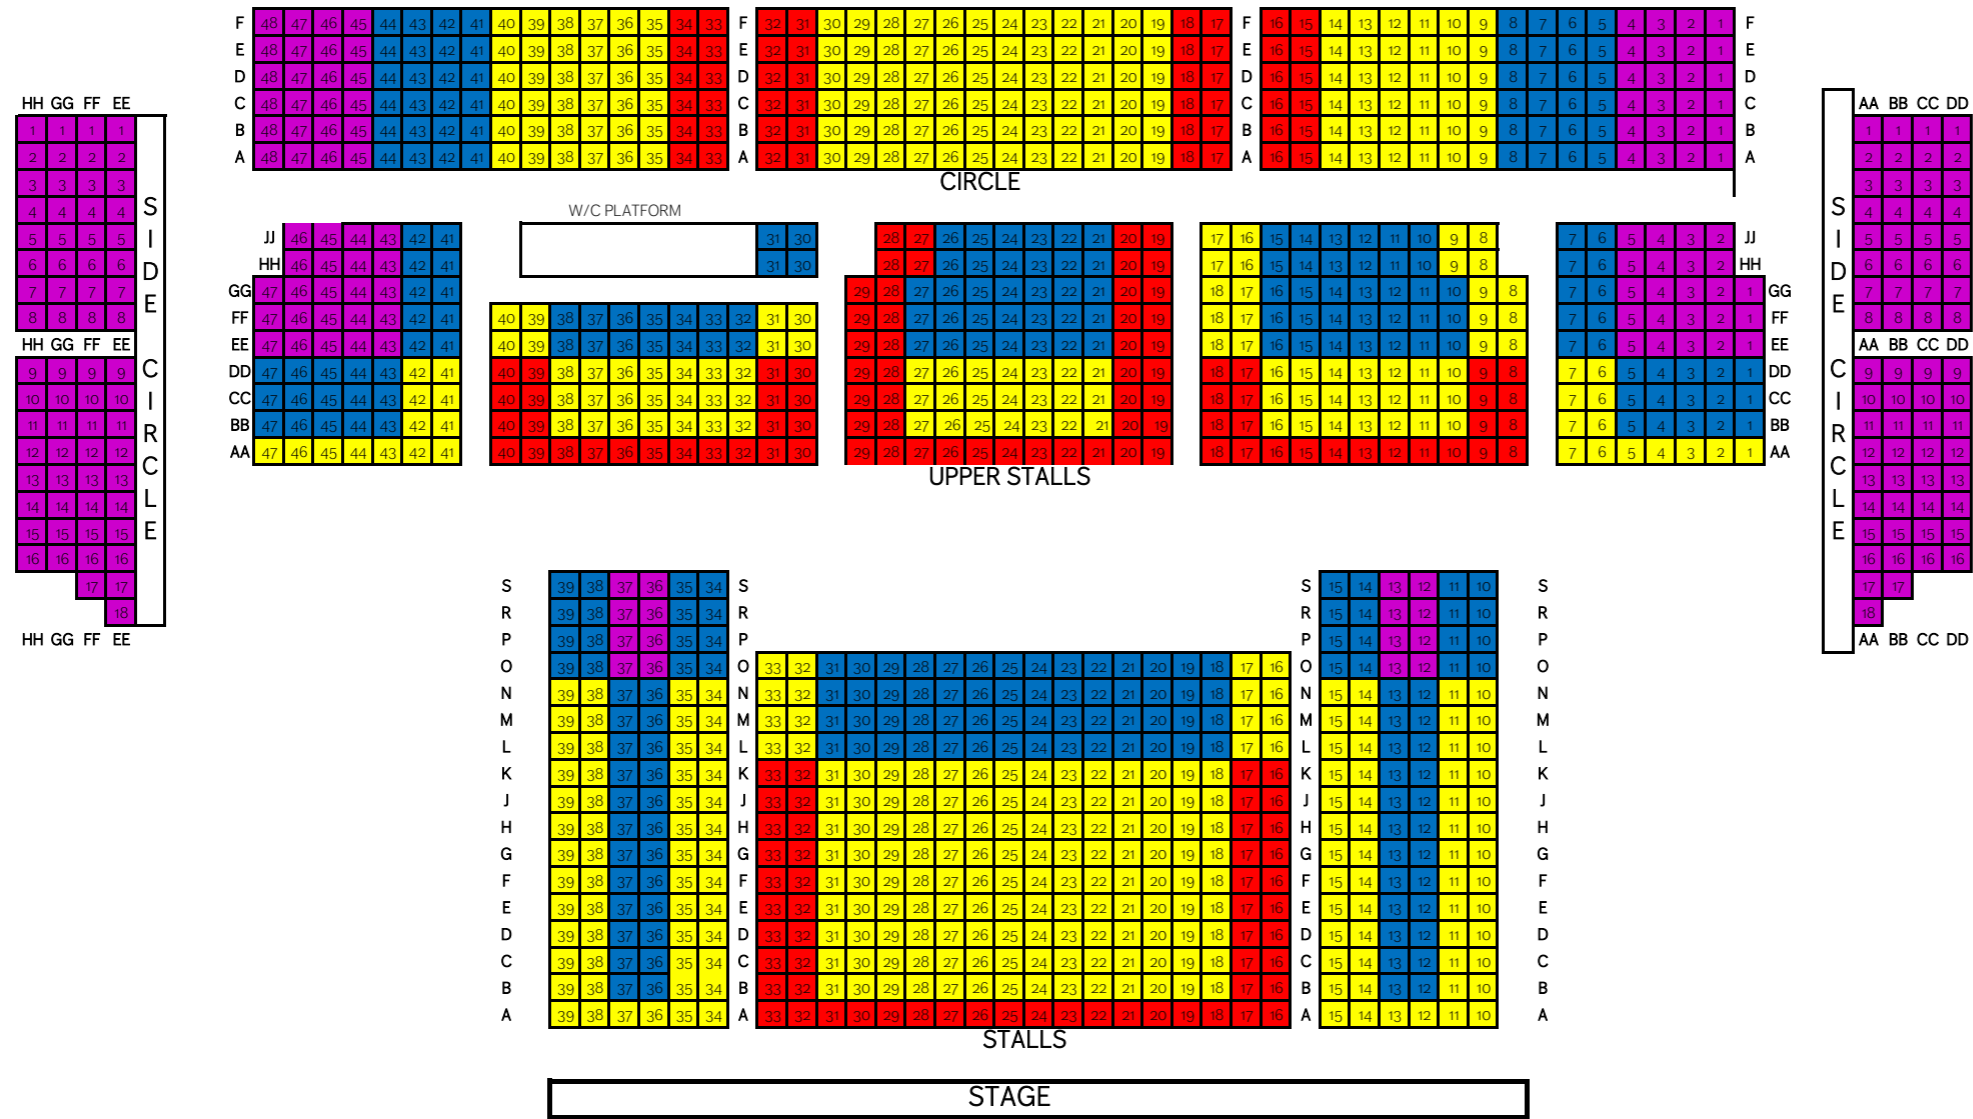

BSO Season 2026/27 Seating Plan and ticket brackets
 Portsmouth Guildhall

- A £32.86
- B £28.62
- C £24.38
- D £20.14

Fareham Live Seating Plan 2026/27 Season

STAGE

Front Stalls

Tiered Stalls

Side Balcony A

Side Balcony B

Price Bands and Prices

A £41.34 Tiered Stalls

B £30.74 Front Stalls

C £21.20 Side Balconies