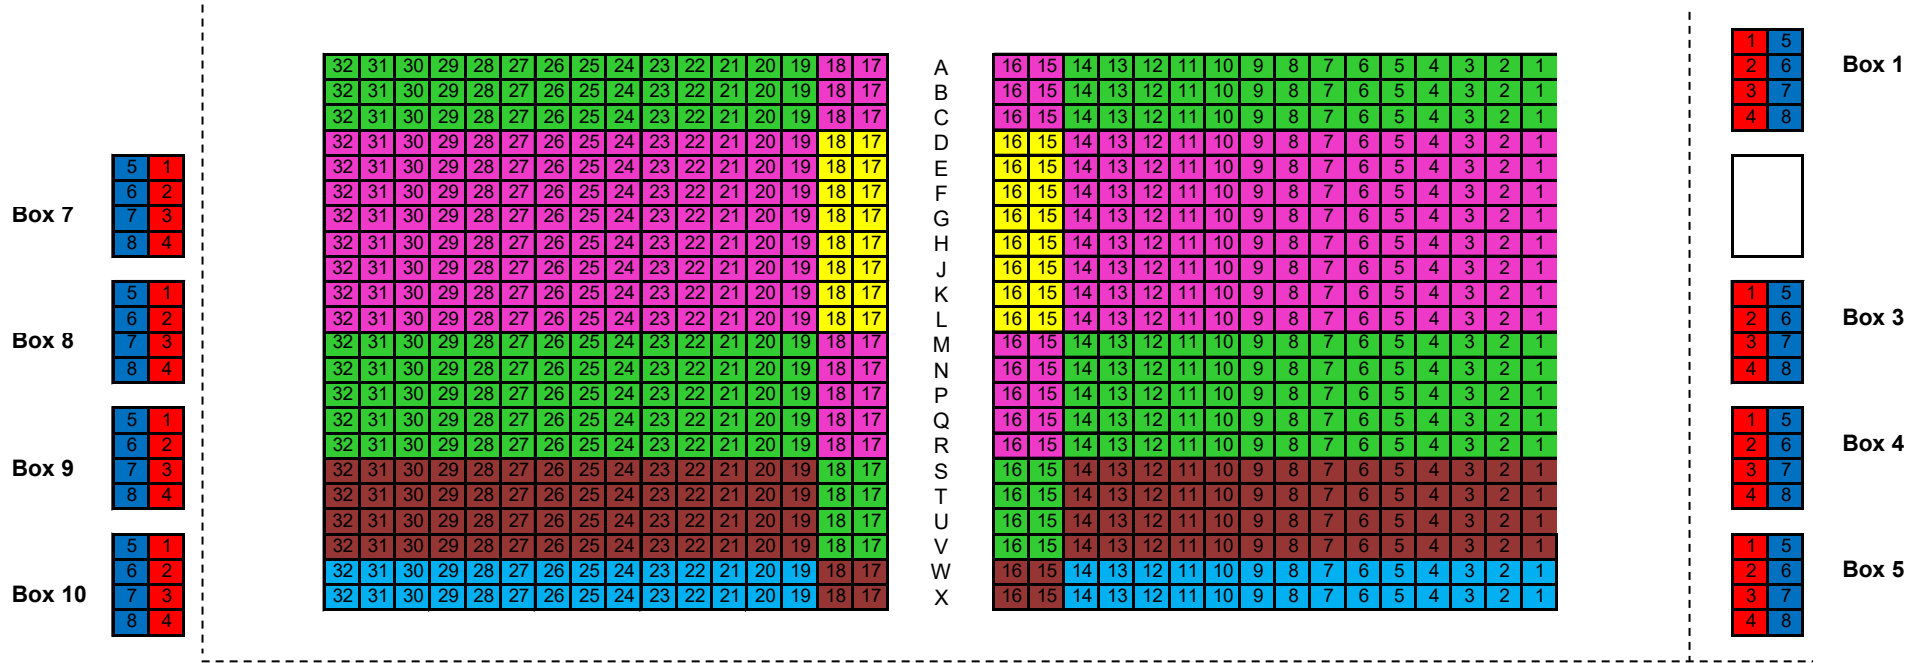

**Great Hall, Exeter University**  
BSO Concert Season 2026/27

**STAGE**

**Gallery**