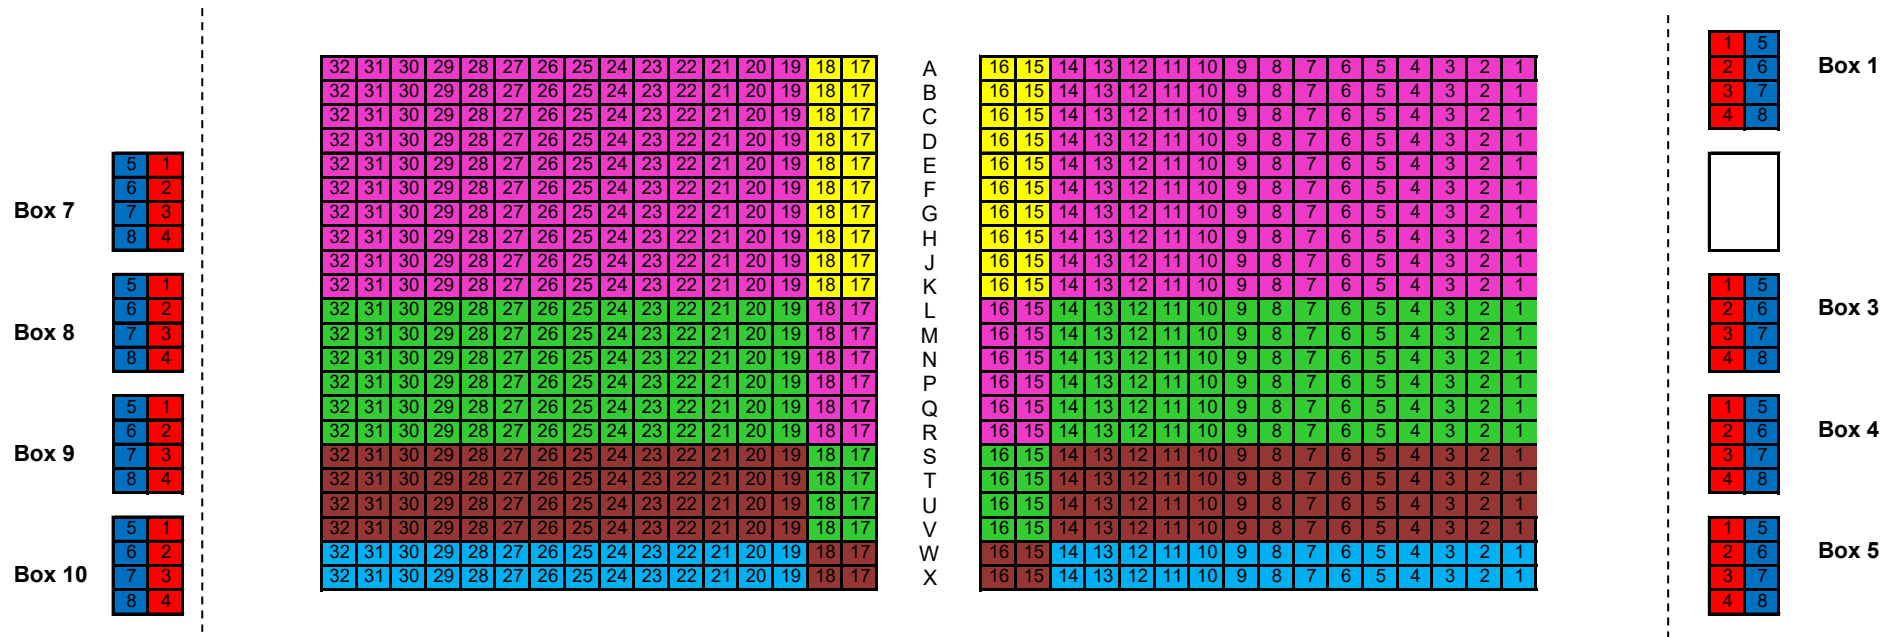

Great Hall, Exeter University
BSO Concert Season 2024/25

STAGE

Gallery